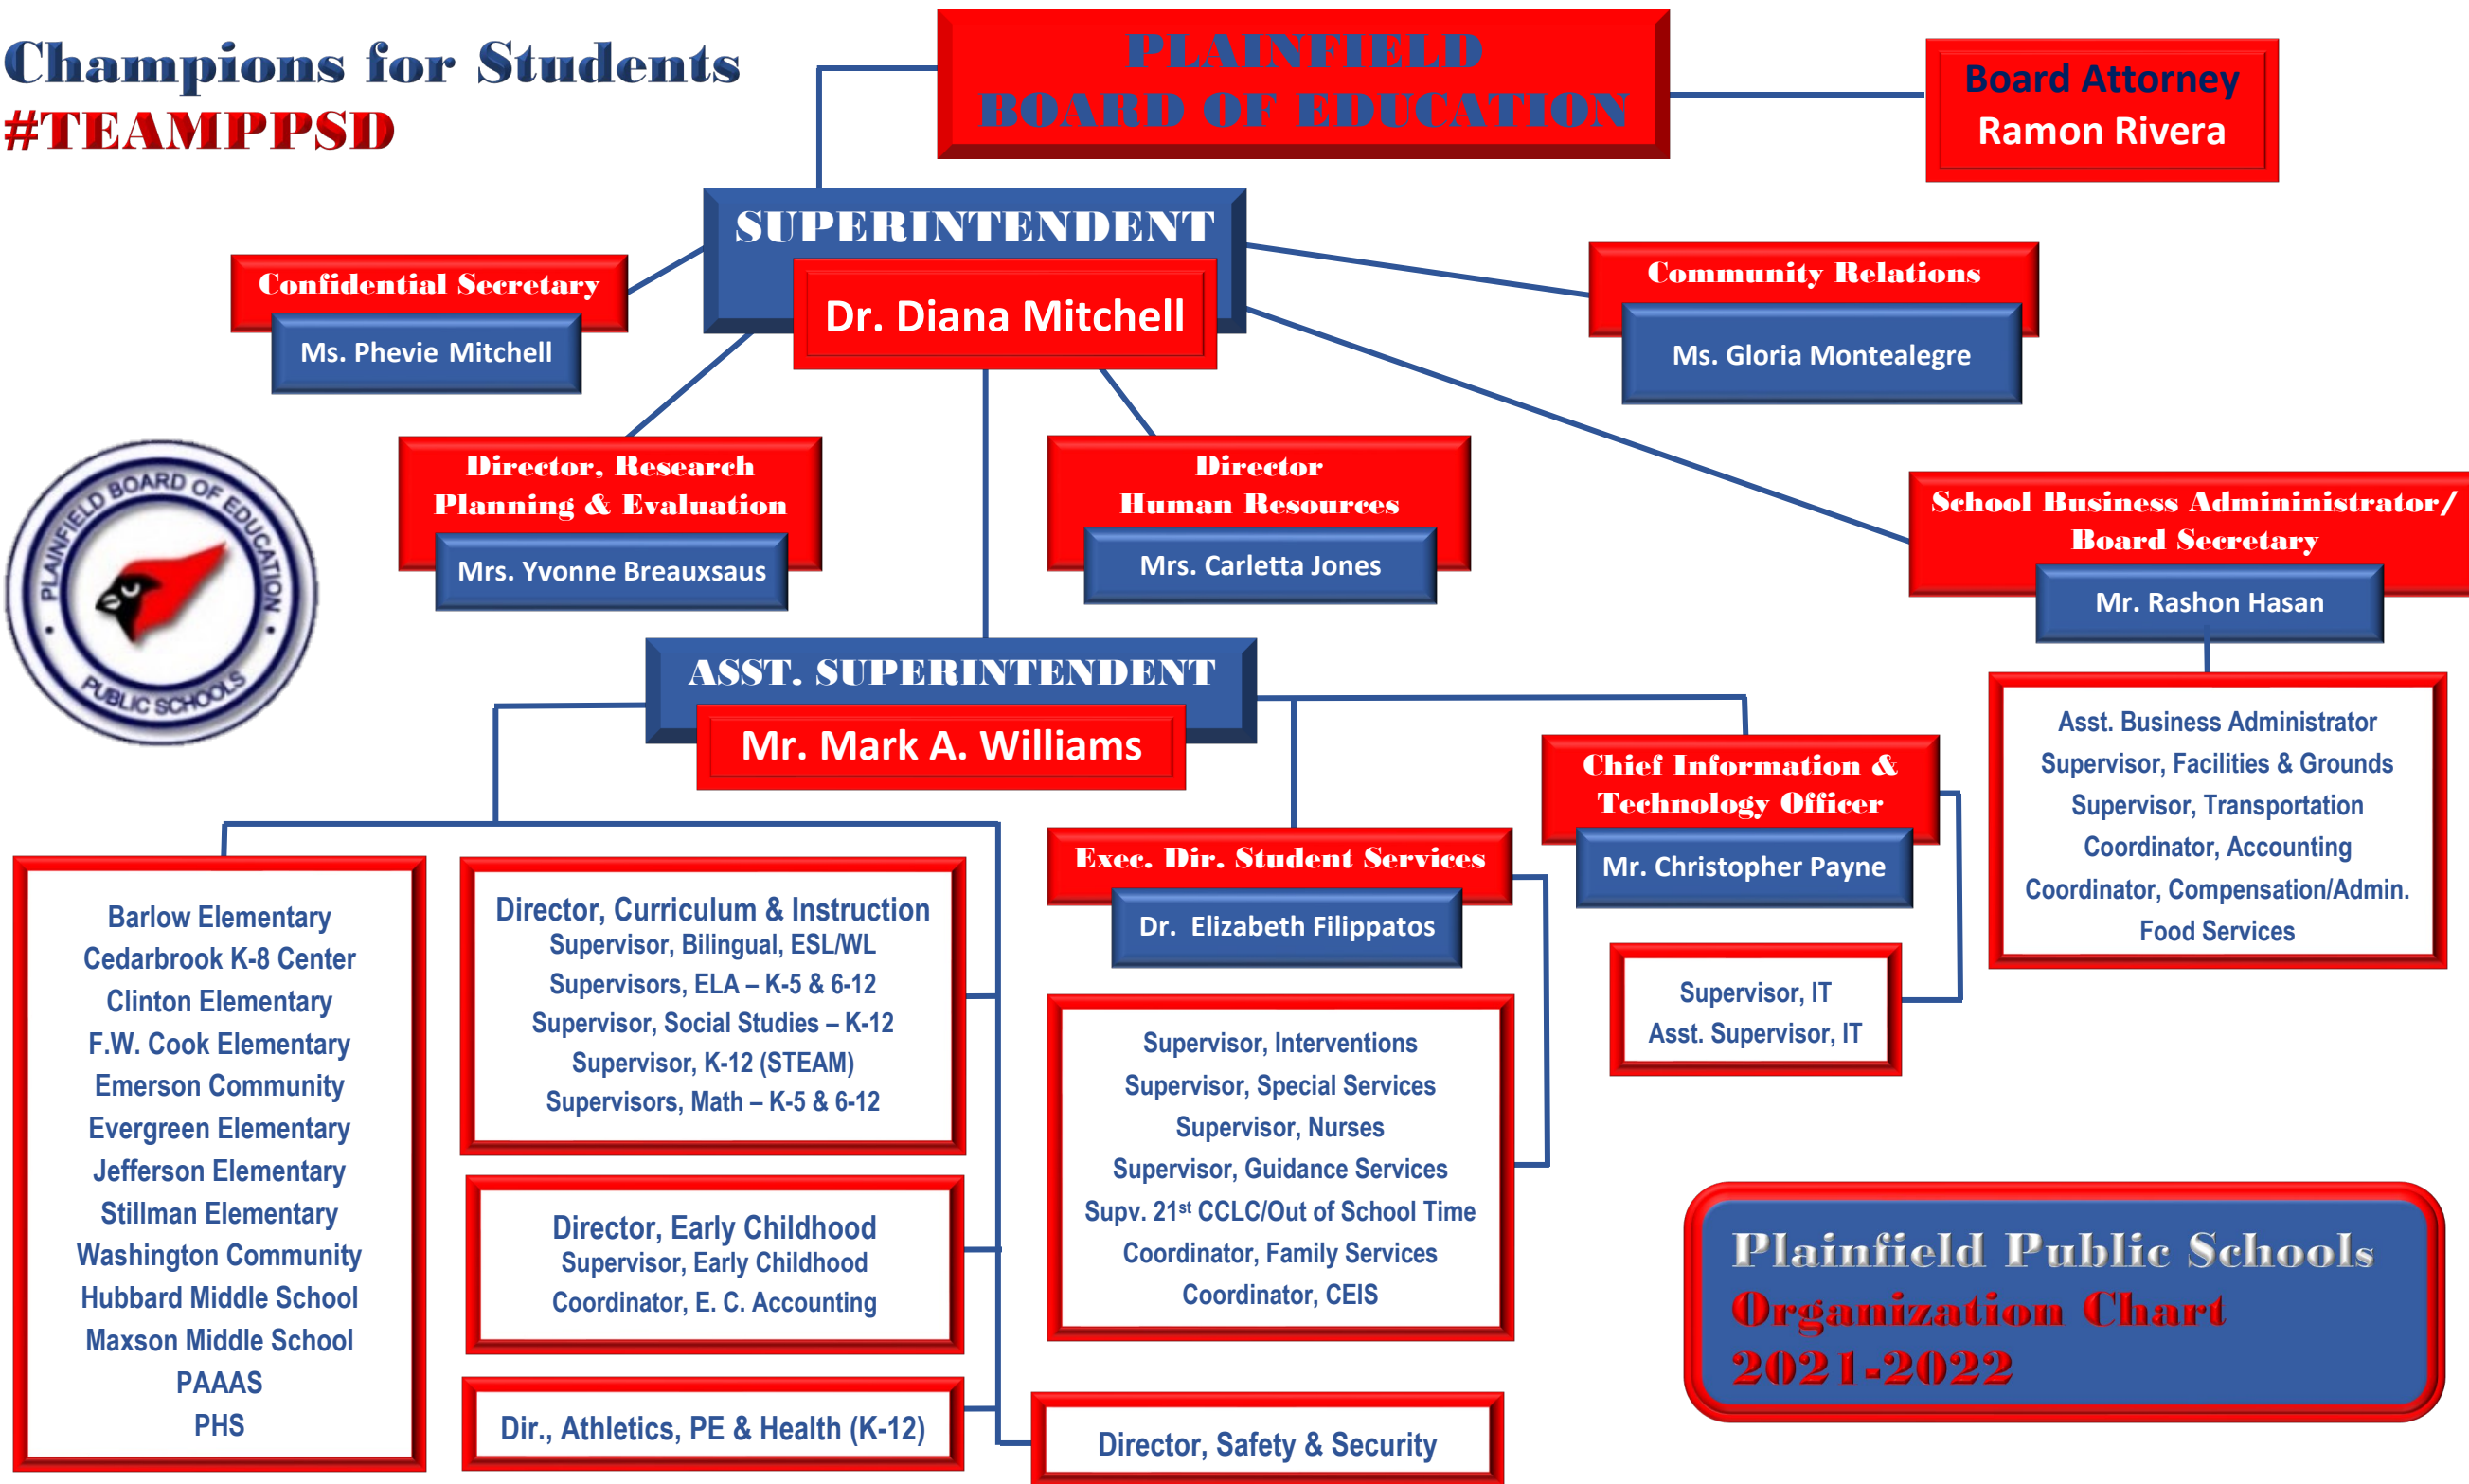

Champions for Students
#TEAMPPSD

- Barlow Elementary
- Cedarbrook K-8 Center
- Clinton Elementary
- F.W. Cook Elementary
- Emerson Community
- Evergreen Elementary
- Jefferson Elementary
- Stillman Elementary
- Washington Community
- Hubbard Middle School
- Maxson Middle School
- PAAAS
- PHS

Plainfield Public Schools
Organization Chart
2021-2022